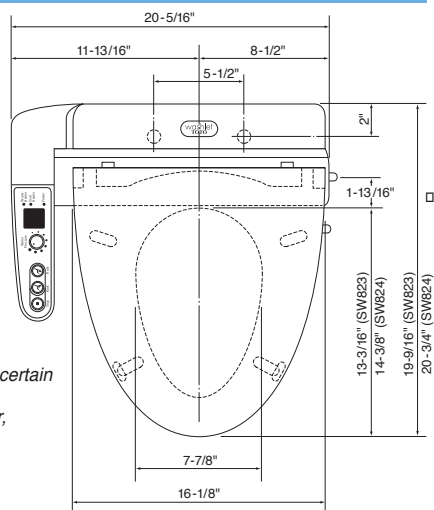

SPECIFICATIONS:

SW823 Round Front

SW824 Elongated Front

NOTE:

- Washlet C100 may not fit certain toilet bowl designs.
- If possible, with your order, please include your toilet manufacturer's name and model number (from the underside of the tank lid).

Power Rating 120V AC, 570 W, 60 Hz

Power Cord Maximum length: 3.3 ft/100 cm
3 prong grounded plug

Water Feature Adjustable Water Flow Rate:
Front washing - from 0.132 gal/min. to 0.264 gal/min.
Back washing - from 0.106 to 0.291 gal/min.

Weight Round/Elongated

Net: 11.9 lbs./5.4 kgs
Gross (With packaging): 20.3 lbs./9.2 kgs

Listings/Approval

And others.

Product Dimensions

20-5/16" W x 20-3/4" D x 11" H (Elongated Front)
20-5/16" W x 19-9/16" D x 11" H (Round Front)