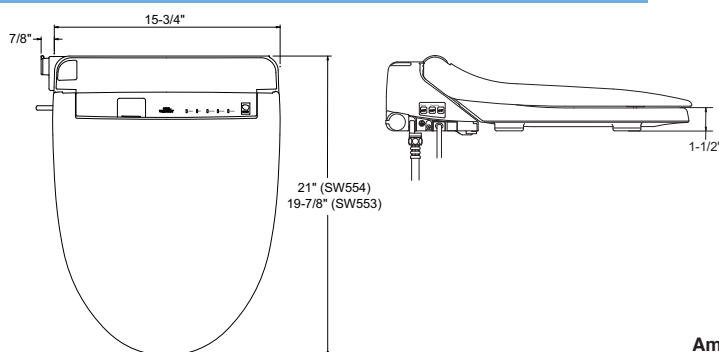

Gentle Massage
Feature with Cycling
Motion

Pulsating
Water Feature

Convenient
Remote Control

SPECIFICATIONS - SW553 (Round) SW554 (Elongated)

Power Rating	120V AC, 60 Hz. 1277W
Power Cord	Maximum length: 3 ft
Water Feature	Adjustable Water Flow Rate Rear washing: from 0.07 to 0.11 gal/min. Front washing: from 0.08 to 0.11 gal/min. Temperature of Washing Spray Minimum: 86° F/30° C Maximum: 104° F/40° C Safety Features: Temperature fuse, temperature overheating prevention device, overheating prevention float button Flow-Up-Stream Prevention: Vacuum breaker, non-return valve

Drying Feature	Air Temperature: High: About 140°F/60°C Medium: About 122°F/40°C Low: About 104°F/40°C Capacity of Air: 10.5 ft³/min Safety Feature: Temperature Fuse
Seat Warming Feature	Surface Temperature: Minimum: 81° F/27° C Maximum: 97° F/36° C Seat Heater Capacity: 50W Safety Feature: Thermal fuse
Deodorizing Feature	Method: 0: Deodorizer
Water Supply Pressure	Minimum: 20 psi Maximum: 80 psi
Ambient Temperature Range	32°F/0°C to 104°F/40°C
Weight	Net: 11-1/2 lbs.
Product Dimensions	15-3/4" W x 20-15/16" D x 5-1/8" H (Elongated) (400 x 532 x 131mm) 15-3/4" W x 19-3/4" D x 5-1/8" H (Round) (400 x 502 x 131mm)
Listings/Approval	